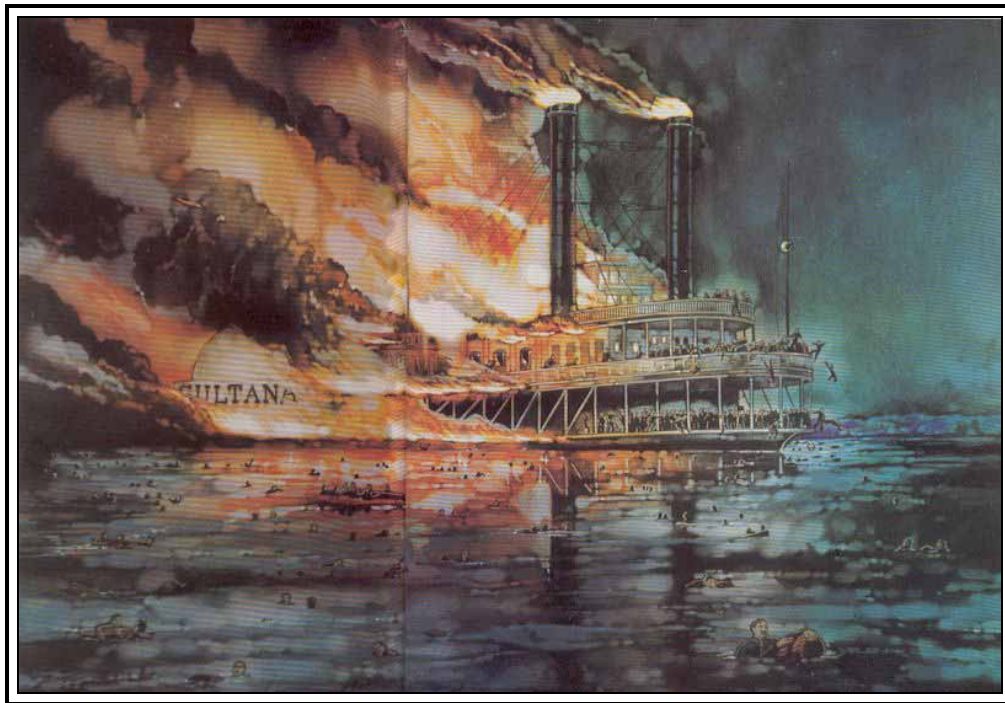

# A SULTANA GALLERY

*Artists' Views of the Steamboat and its Fate*

Private Collection (Hartford Steam Boiler & Inspection Company)

Painting attributed to Marion Bradford Thompson, Jonesboro, AR

"Burning of the *Sultana*" by Marion Sue Thompson  
(this appears on the cover of the book by Jerry Potter)

Watercolor of *Sultana* by Ken Lee

The illustration of the *Sultana* disaster  
reproduced on page 1 was first published in  
*Harper's Weekly* on May 20, 1865